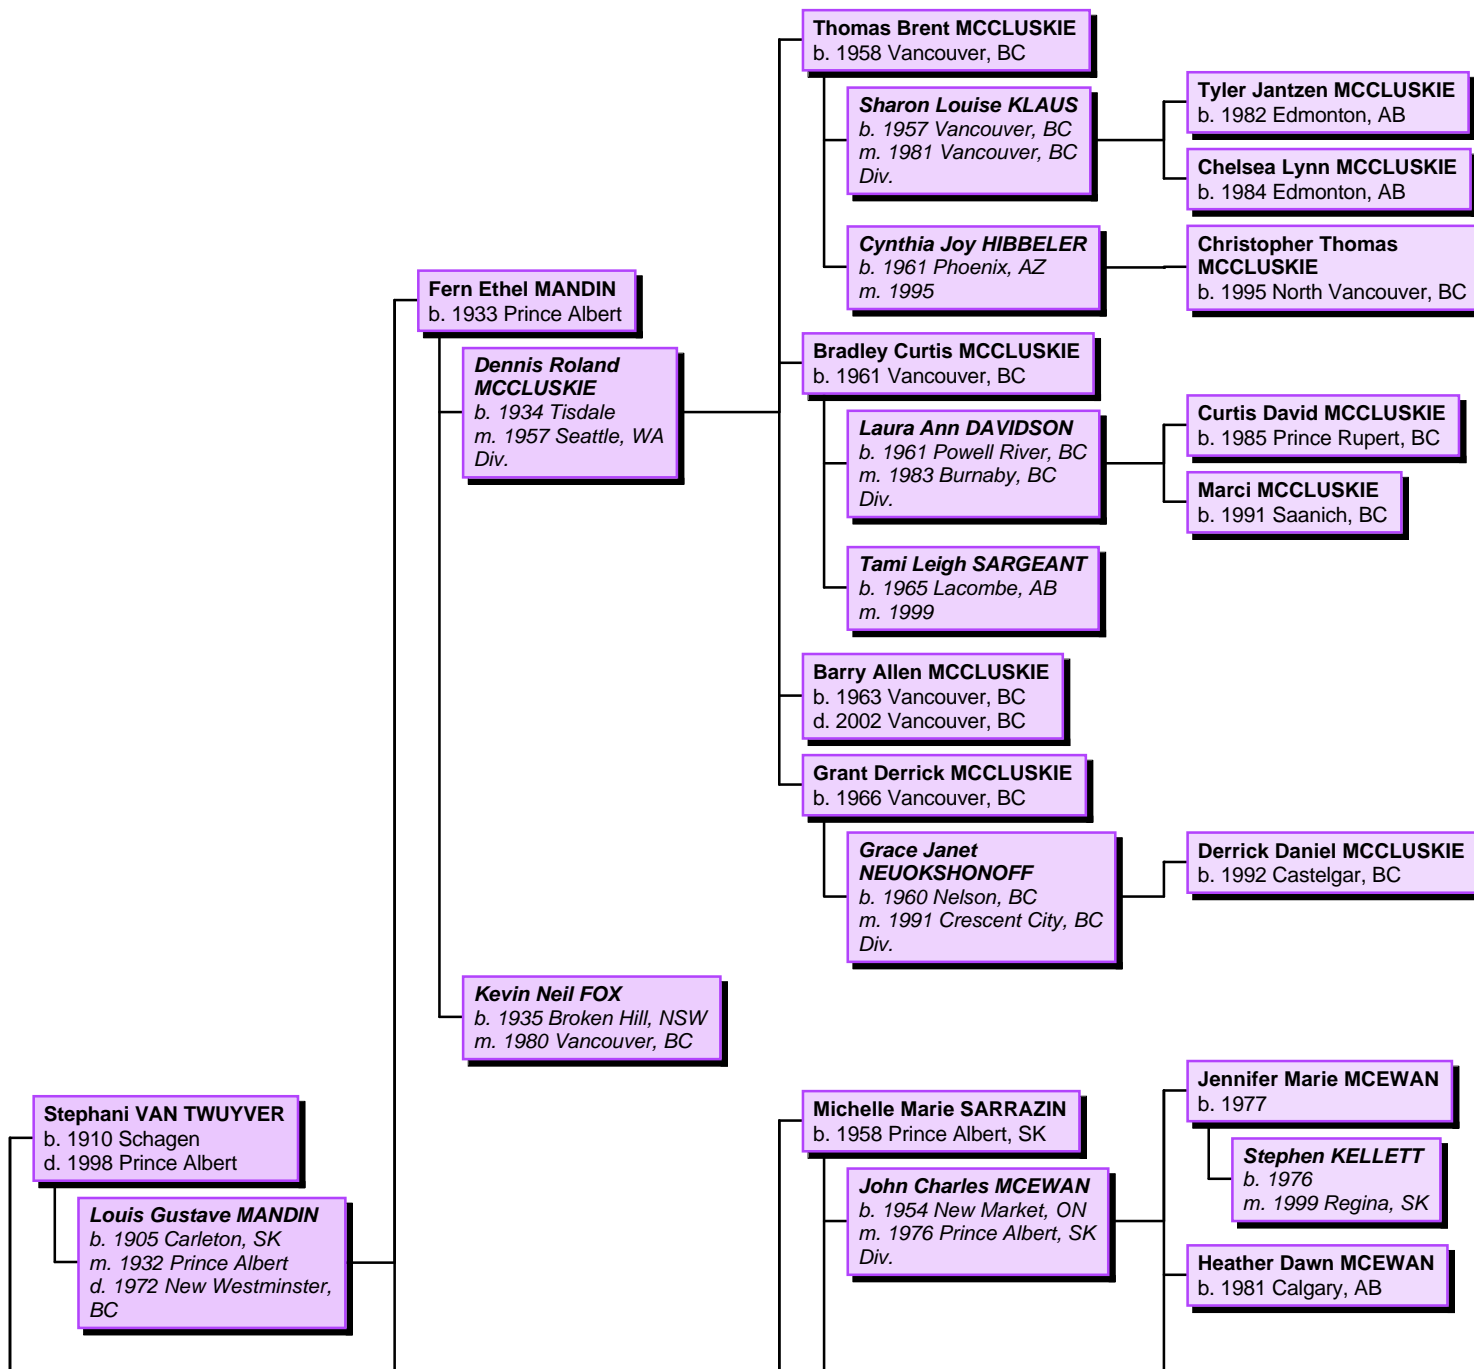

Descendants of Jacob VAN TWUYVER

Louise Ella MANDIN
b. 1936 Prince Albert, SK
d. 2003 Prince Albert, SK

Auguste SARRAZIN
b. 1933 White Star, SK
m. 1956 Prince Albert, SK
Div.

Eugene John MANDIN
b. 1938 Prince Albert, SK

Sharon Elayne BAGUE
b. 1941 Regina, SK
m. 1962 Prince Albert

Warren MERKEL
m. 2006 Abbotsford, BC

Daniel Mark SARRAZIN
b. 1959 Prince Albert, SK

Sharlene Viola TAYLOR
b. 1960 Prince Albert, SK
m. 1983 Prince Albert, SK

Terry Eugene MANDIN
b. 1966 Cumberland, BC

Corinne LAVOIE
b. 1969 Winnipeg, MB
m. 1995 Canmore, BC

Joni Lynn MANDIN
b. 1968 Milk River, AB

Justin Lee HUGHSON
b. 1968 Lethbridge, AB
m. 1991 Milk River, AB

Wendy Kathleen MANDIN
b. 1970 Milk River, AB

Trevor Forrest COUNCIL
b. 1968 Winnipeg, MB
m. 1998 Lethbridge, AB

Robyn Alyssa MCEWAN
b. 1990 Regina, SK

Nicole Marie SARRAZIN
b. 1985 Prince Albert, SK

Ryan Mark SARRAZIN
b. 1987 Prince Albert, SK